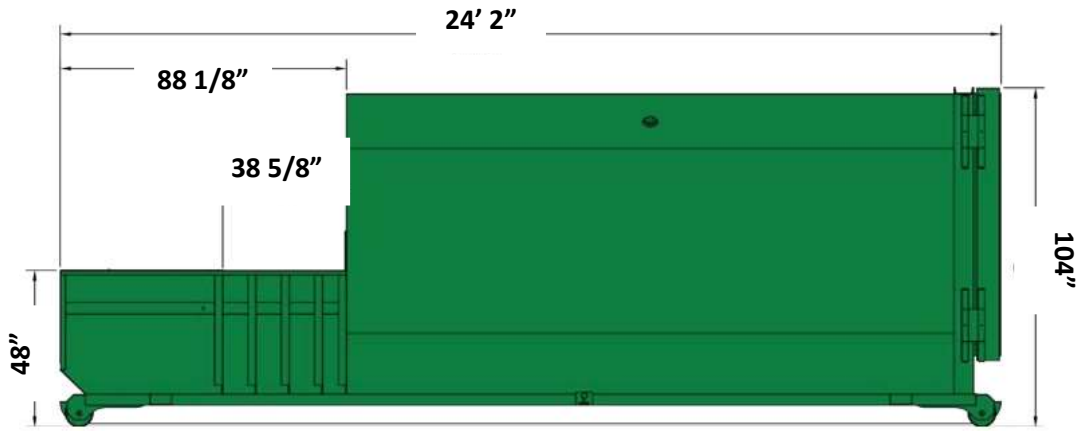

100 Self Contained

Dimensions not shown: 8' 4 1/8" (2543mm) Overall Width

Ground Roller Widths:

61 7/8" (1569mm) Inside Rollers
67 3/8" (1712mm) Roller Centers
72 7/8" (1851mm) Outside Rollers

34 Cu. Yd.