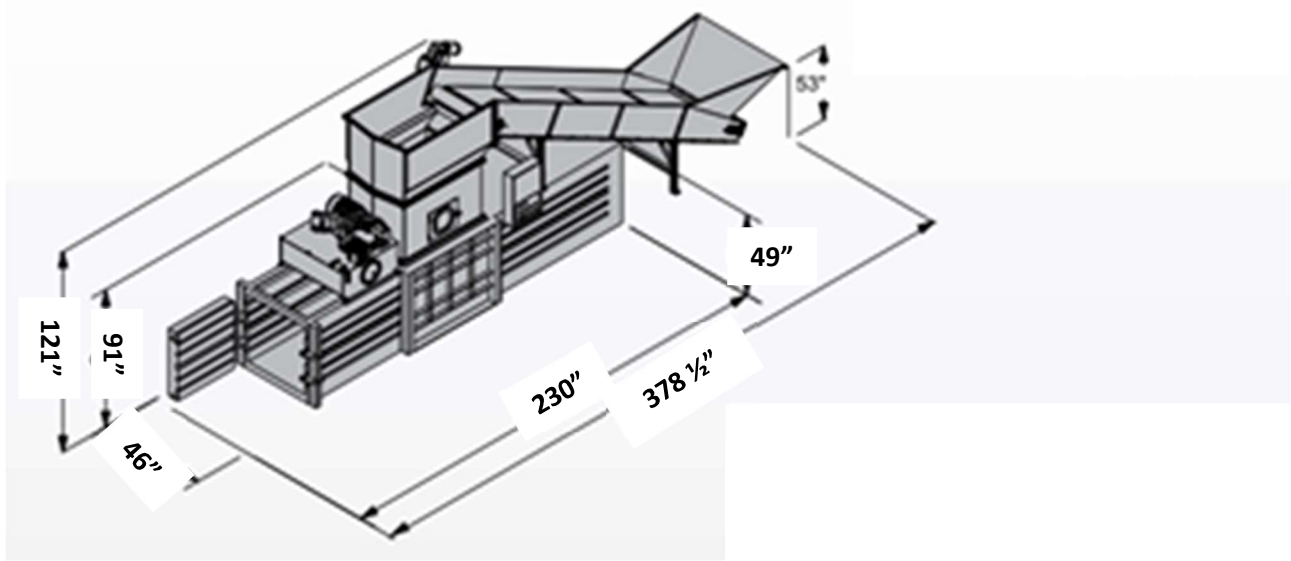

## Closed End Horizontal Balers

*Bale Size 60 x 30 x 40*

*Bale Size 72 x 42 x 48*