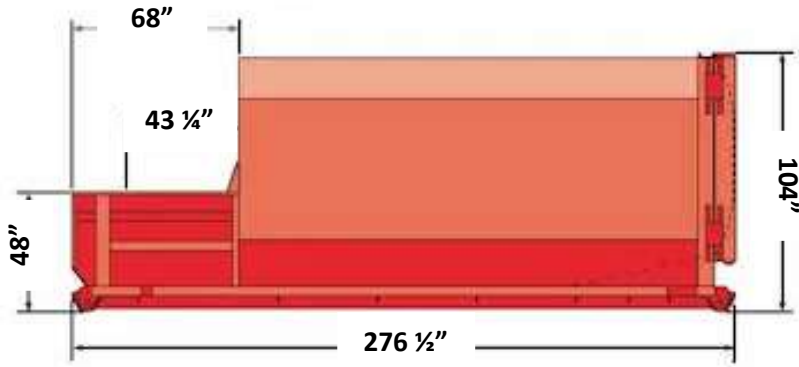

## 250 Ultra Stationary Compactor

34 Cu. Yd.